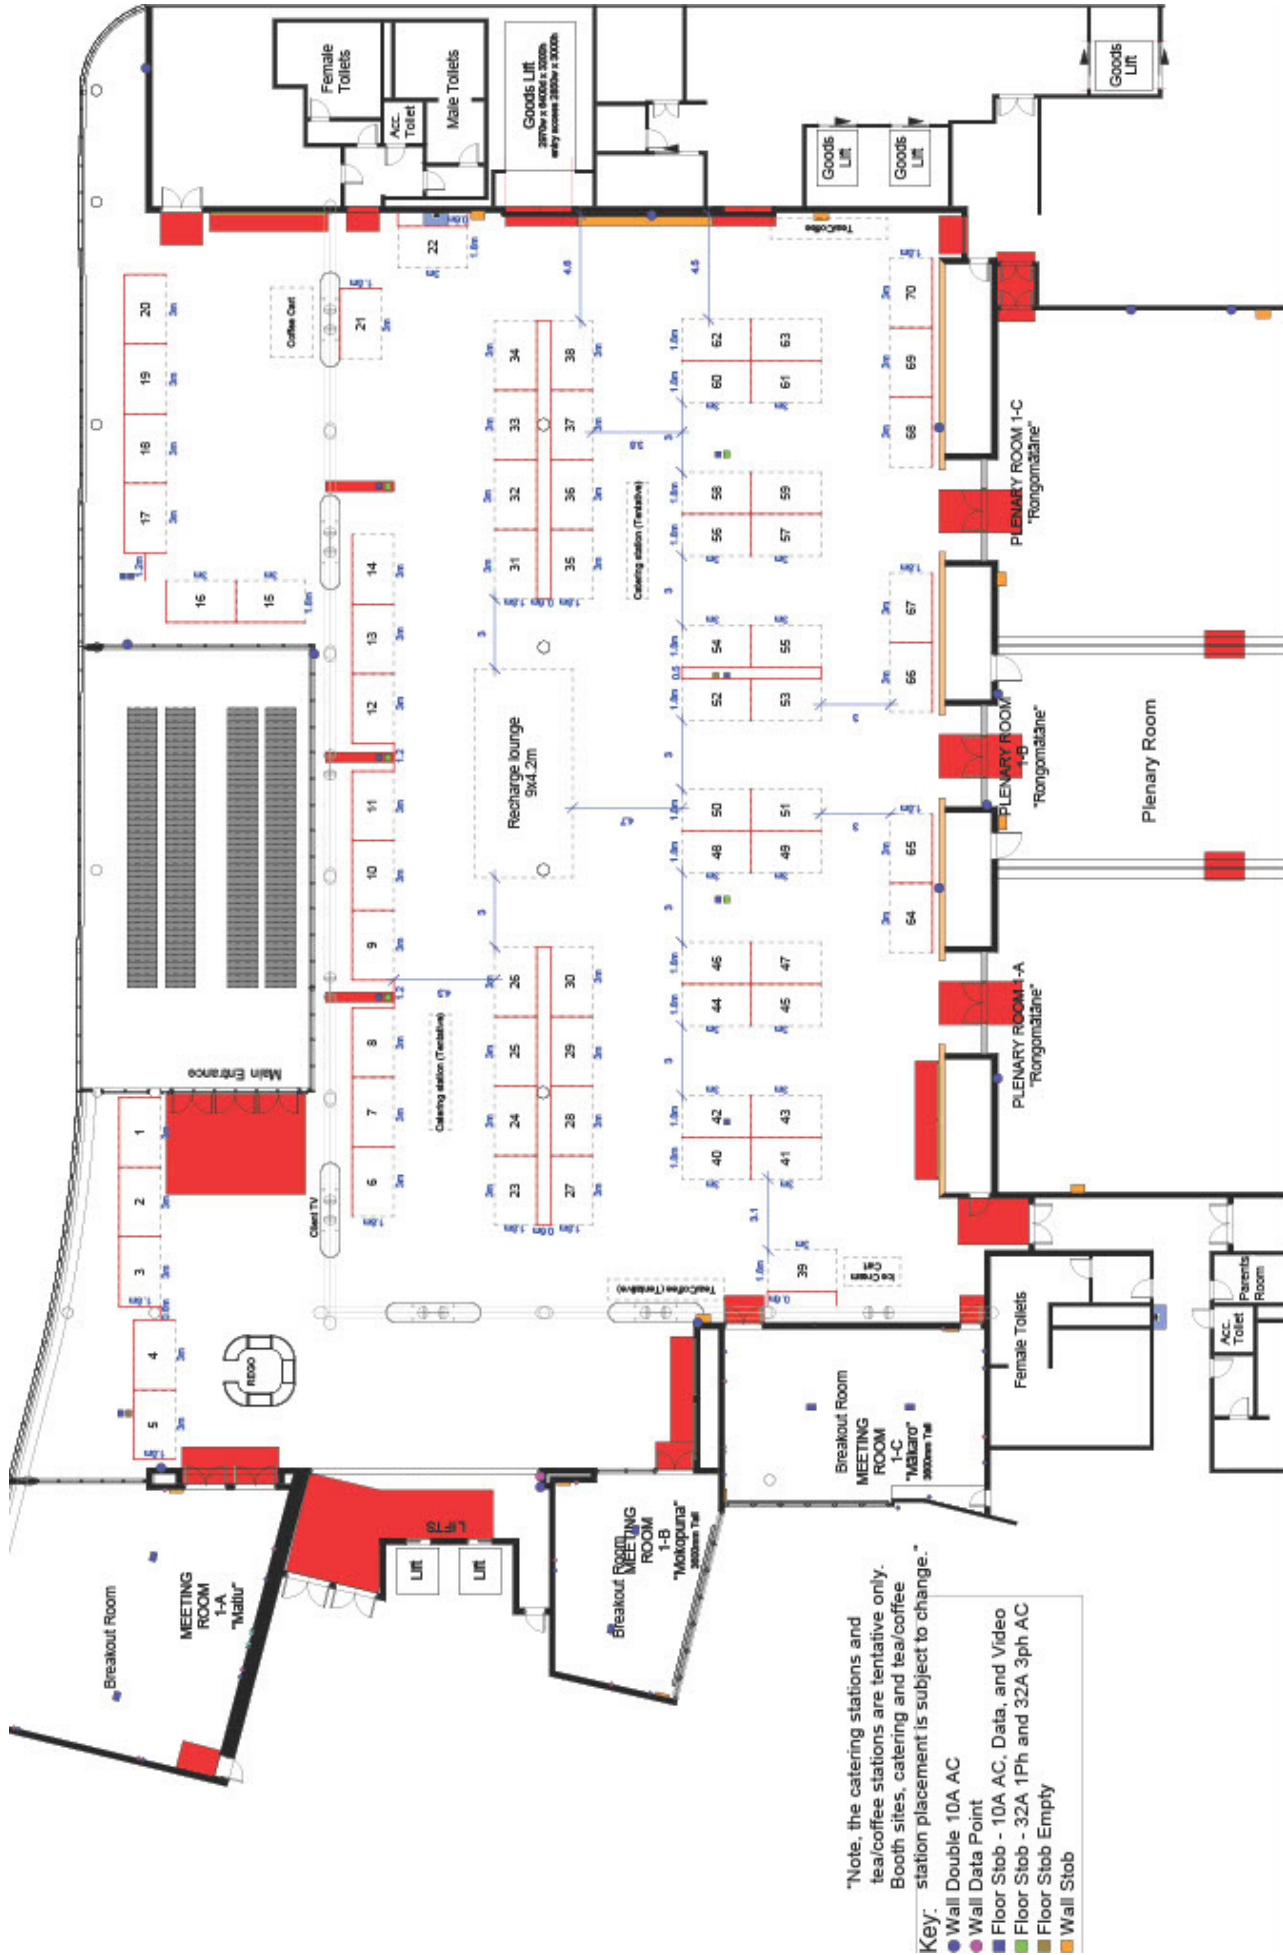

ALGIM

2024 Conference

19-21 November, Wellington

DRIVING COLLABORATION

Exhibition Opportunities

EXHIBITION

Single Booth

- 3m wide X 1.8m deep X 2.3m high
- Velcro receptive panels
- 10-amp single phase power supply and a 4-way multi box
- 1 X LED spotlight
- WiFi
- Installation, basic set up and removal
- Attendance including awards dinner for two attendees

Non-member \$5950+ GST

Member \$4950 + GST

Double Booth (limited numbers)

- 6m wide X 1.8m deep X 2.3m high
- Velcro receptive panels
- 10-amp single phase power supply and 2 X 4-way multi box
- 2 X LED spotlight
- WiFi
- Installation, basic set up and removal
- Attendance including awards dinner for three attendees

Non-member \$9520 + GST

Member \$8090 + GST

EXHIBITION LAYOUT *

Coordinator: Lu B
 Event Date: 18th November 2024
 Designer: YX 14 FEB 2024
 Scale: A3
 Drawing: ALGM Conference Tables 24v06

ALGM Conference 2024
 Venue: LV1, Tallis, Wellington

* Indicative locations of catering, ice cream and coffee only and are subject to change